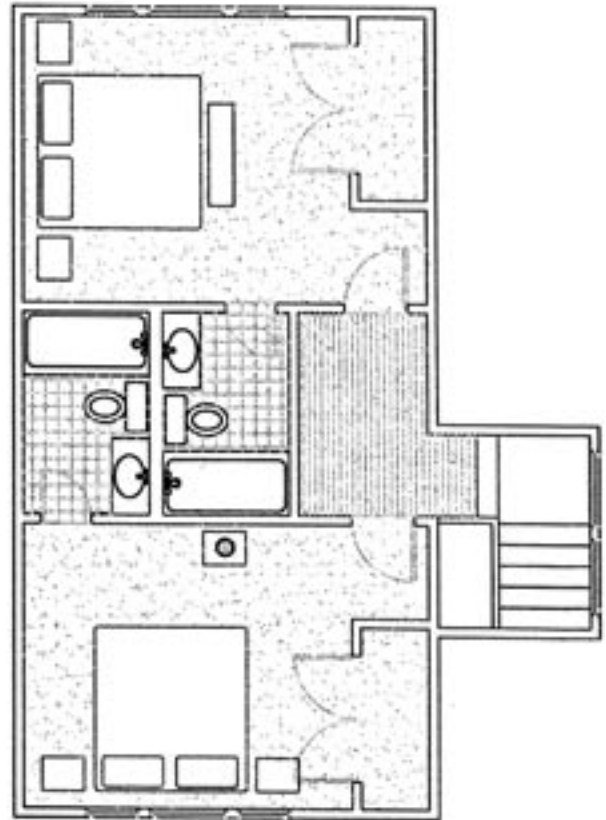

# Dogwood

Cottage  
4 BR, 4 Bath  
1736 sq. ft.

- Living Room / Dining Room 11 x 27.5
- Right Downstairs Bedroom 13 x 13.5
- Left Downstairs Bedroom 11 x 13.5
- Front Upstairs Bedroom 11 x 14
- Back Upstairs Bedroom 11 x 14
- Front Porch 5 x 30
- Back Porch 4.5 x 10.5