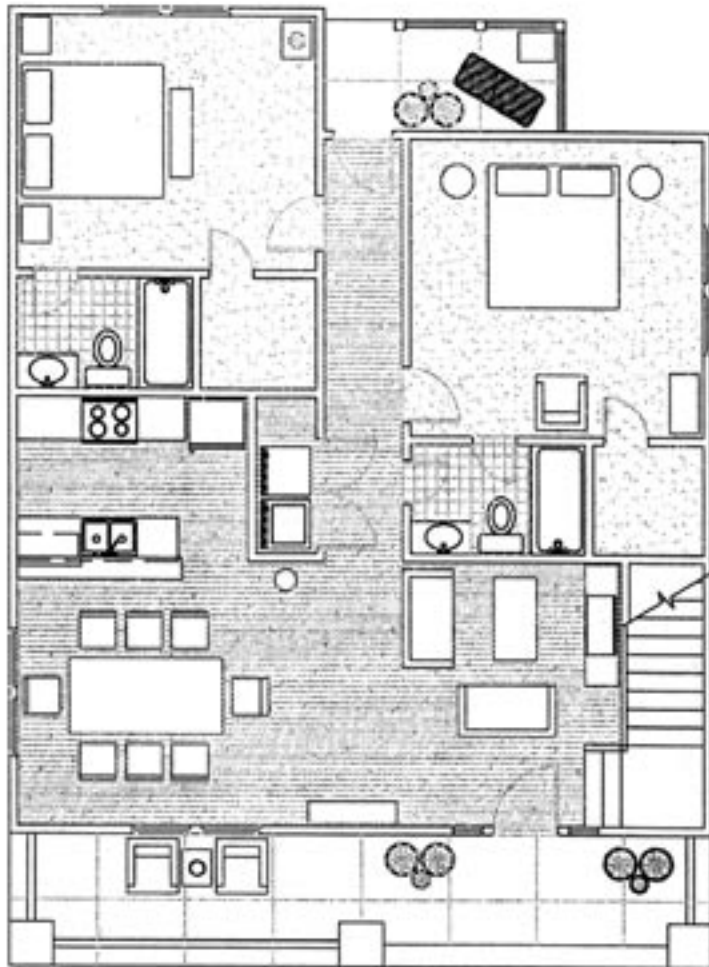

# Dogwood

Cottage  
4 BR, 4 Bath  
1736 sq. ft.

- Living Room / Dining Room 11 x 27.5
- Right Downstairs Bedroom 13 x 13.5
- Left Downstairs Bedroom 11 x 13.5
- Front Upstairs Bedroom 11 x 14
- Back Upstairs Bedroom 11 x 14
- Front Porch 5 x 30
- Back Porch 4.5 x 10.5