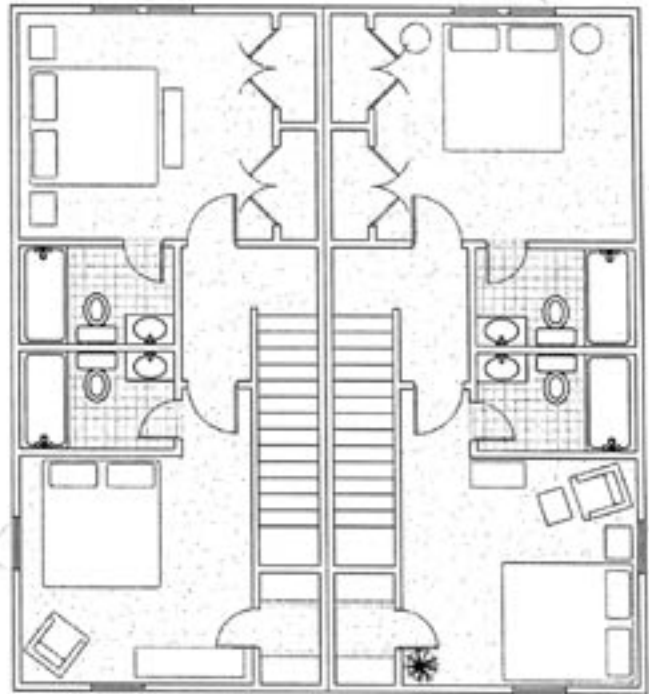

Second Floor

THE WOODLANDS OF ATHENS

490 Barnett Shoals Road
Athens, GA 30605
(706) 552-1550 Fax (706) 552-1438
www.woodlandsofathens.com

Mountain Laurel

2 BR, 2.5 Bath Townhomes
1120 sq.ft.

Living Room / Dining Room 12 x 25
Front Bedroom 11.5 x 12
Back Bedroom 11.5 x 13
Porch 5 x 11

First Floor