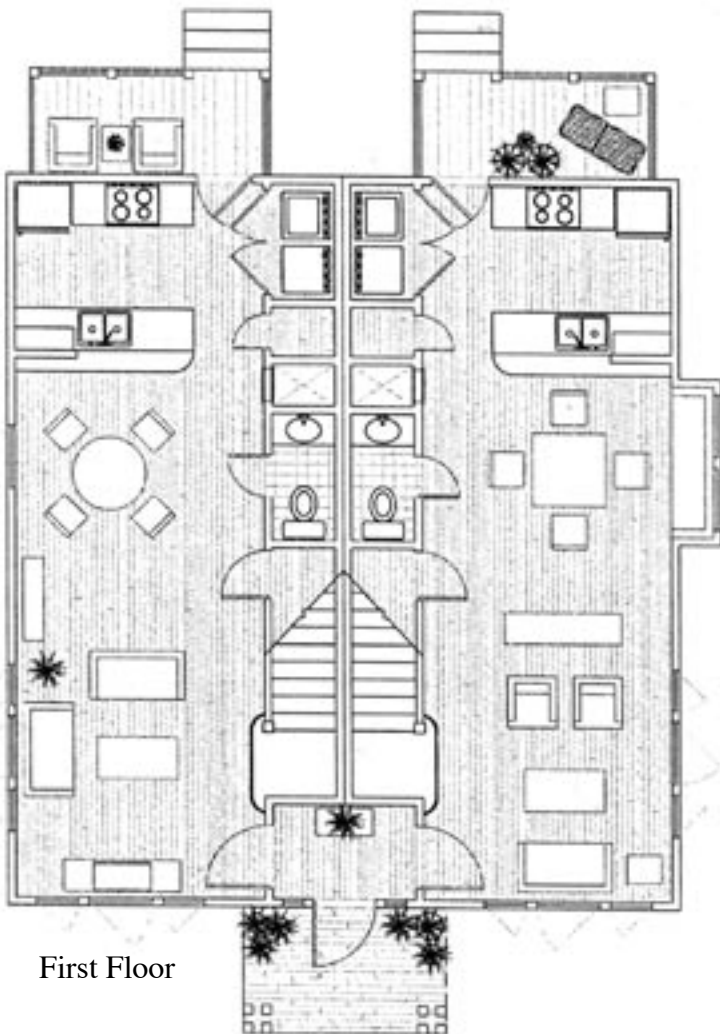

Second Floor

THE WOODLANDS OF ATHENS

490 Barnett Shoals Road
Athens, GA 30605
(706) 552-1550 Fax (706) 552-1438
www.woodlandsofathens.com

Mountain Laurel

2 BR, 2.5 Bath Townhomes
1120 sq.ft.

Living Room / Dining Room 12 x 25
Front Bedroom 11.5 x 12
Back Bedroom 11.5 x 13
Porch 5 x 11

First Floor