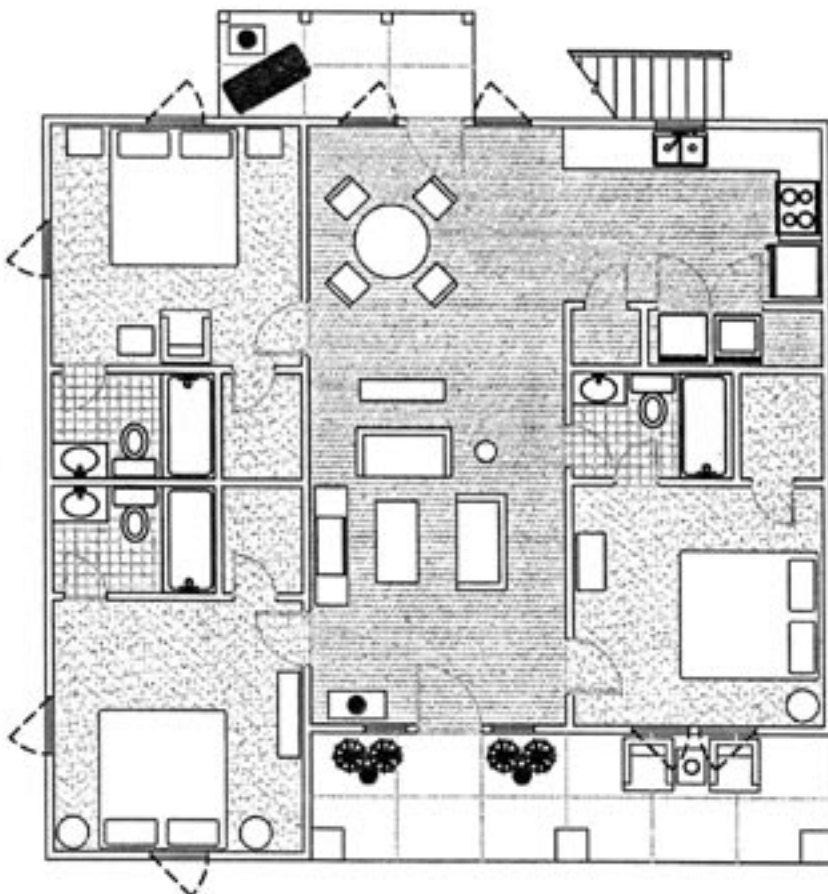

# Poplar

Upstairs - 2 BR, 2 Bath  
1041 sq.ft.

Living Room / Dining Room 13 x 22  
Bedrooms 13 x 13  
Porch 5 x 11

Downstairs - 3 BR, 3 Bath  
1148 sq. ft.

Living Room / Dining Room 12 x 28.5  
Right Bedroom 11.5 x 11.5  
Front Bedroom 11.5 x 12  
Back Bedroom 11.5 x 12  
Front Porch 6 x 24  
Back Porch 5 x 12

First Floor