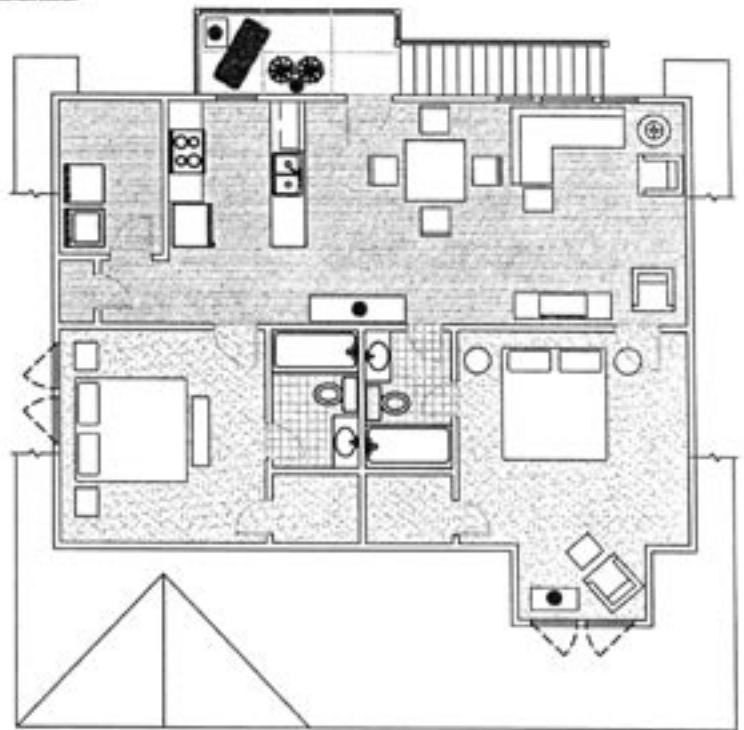

GEORGIA POWER