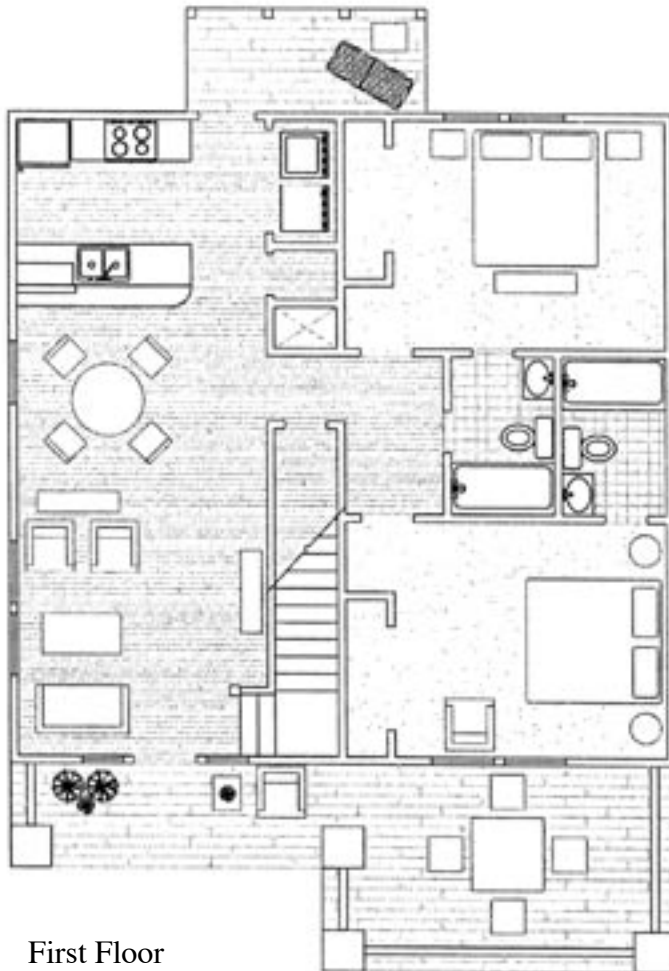

Second Floor

THE WOODLANDS
OF ATHENS

490 Barnett Shoals Road
Athens, GA 30605
(706) 552-1550 Fax (706) 552-1438
www.woodlandsofathens.com

First Floor

Riverbirch

Cottage
4 BR, 4 Bath
1848 sq. ft.

- Living Room / Dining Room 12 x 22
- Front Downstairs Bedroom 11.5 x 14
- Back Downstairs Bedroom 13 x 13
- Right Upstairs Bedroom 13 x 13.5
- Left Upstairs Bedroom 12 x 11
+ 8 x 9 (see plan)
- Study 13.5 x 13.5
- Front Porch 29 x 5-9 (see plan)
- Back Porch 5 x 11.5