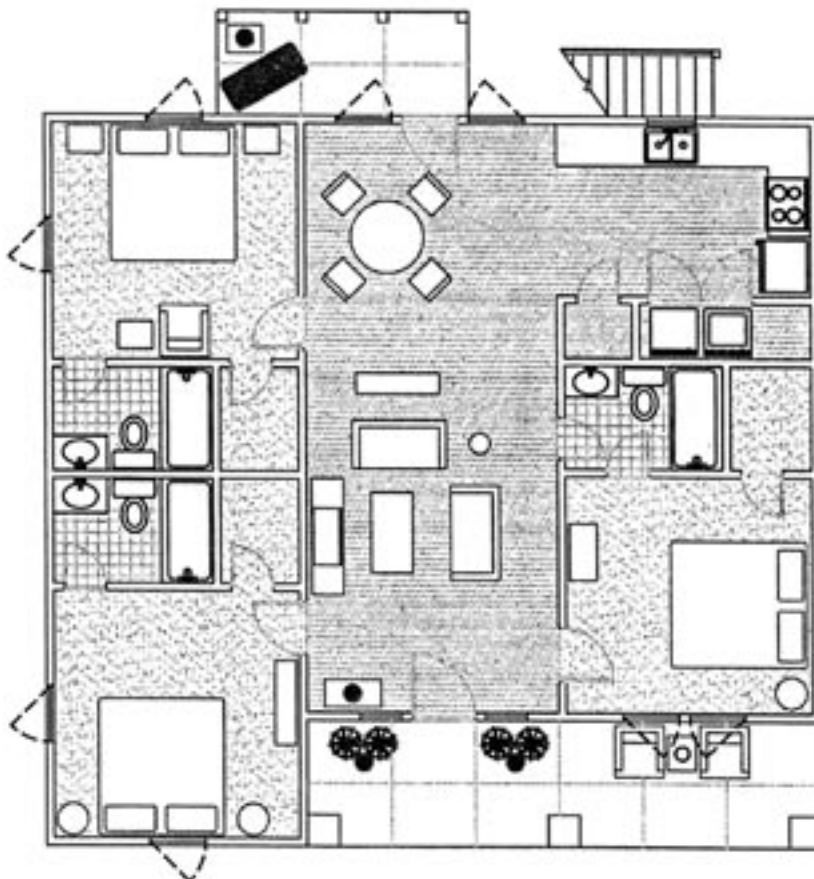

Second Floor

THE WOODLANDS OF ATHENS

490 Barnett Shoals Road
Athens, GA 30605
(706) 552-1550 Fax (706) 552-1438
www.woodlandsofathens.com

Willow

Upstairs - 2 BR, 2 Bath
1041 sq. ft.

Living Room / Dining Room 13 x 22
Left Bedroom 12 x 12.5
Right Bedroom 13 x 13
Porch 5 x 11

Downstairs - 3 BR, 3 Bath
1148 sq. ft.

Living Room / Dining Room 12 x 28.5
Right Bedroom 11.5 x 11.5
Front Bedroom 11.5 x 12
Back Bedroom 11.5 x 12
Front Porch 6 x 24
Back Porch 5 x 12

First Floor