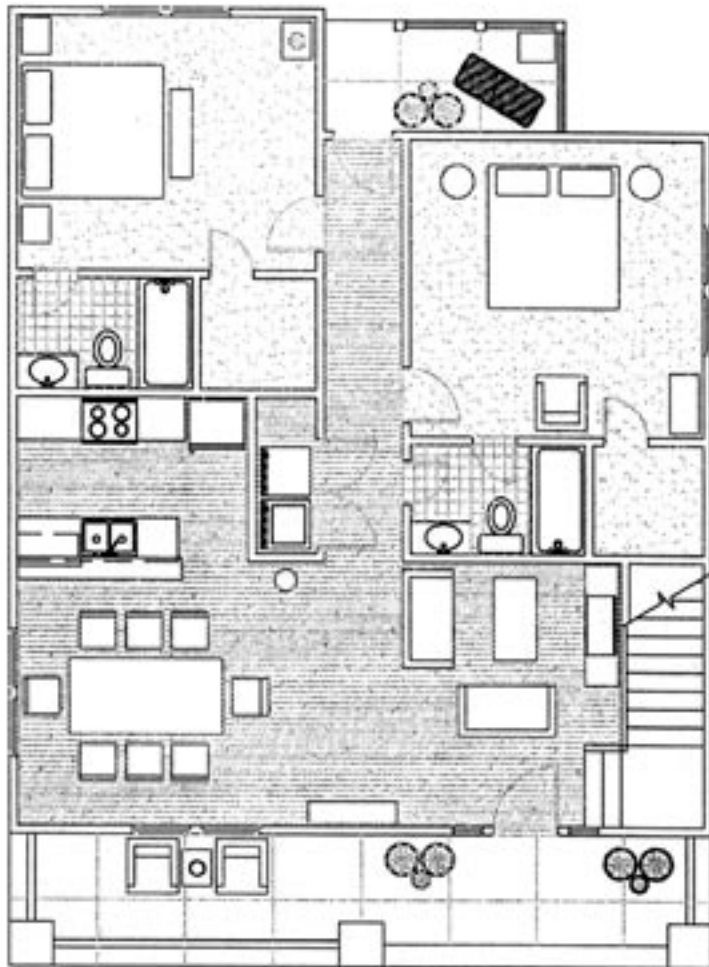

THE WOODLANDS OF ATHENS

490 Barnett Shoals Road
Athens, GA 30605
(706) 552-1550 Fax (706) 552-1438
www.woodlandsofathens.com

Dogwood

Cottage
4 BR, 4 Bath
1882 sq. ft.

- Living Room/ Dining Room 11 x 27.5
- Right Downstairs Bedroom 13 x 13.5
- Left Downstairs Bedroom 11 x 13.5
- Front Upstairs Bedroom 11 x 14
- Back Upstairs Bedroom 11 x 14
- Front Porch 5 x 30
- Back Porch 4.5 x 10.5