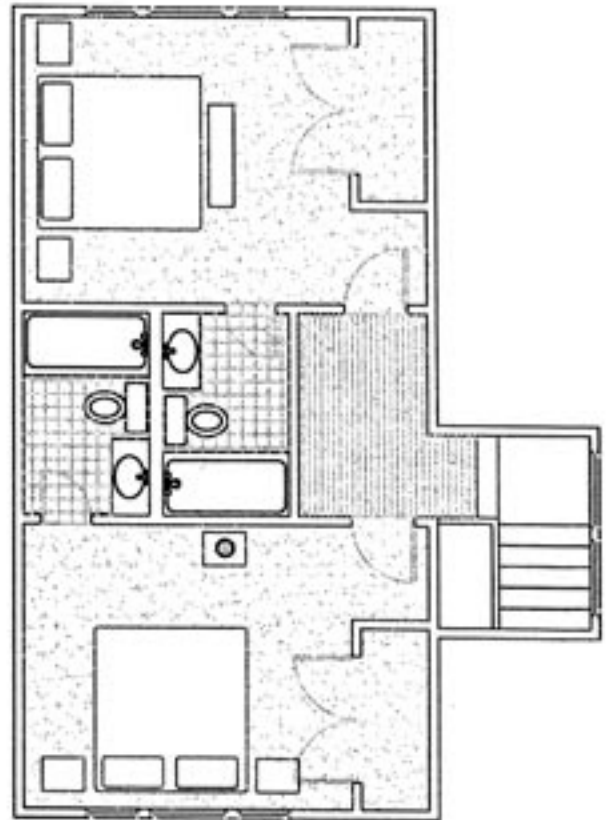

THE WOODLANDS OF ATHENS

490 Barnett Shoals Road
Athens, GA 30605
(706) 552-1550 Fax (706) 552-1438
www.woodlandsofathens.com

Dogwood

Cottage
4 BR, 4 Bath
1882 sq. ft.

- Living Room/ Dining Room 11 x 27.5
- Right Downstairs Bedroom 13 x 13.5
- Left Downstairs Bedroom 11 x 13.5
- Front Upstairs Bedroom 11 x 14
- Back Upstairs Bedroom 11 x 14
- Front Porch 5 x 30
- Back Porch 4.5 x 10.5