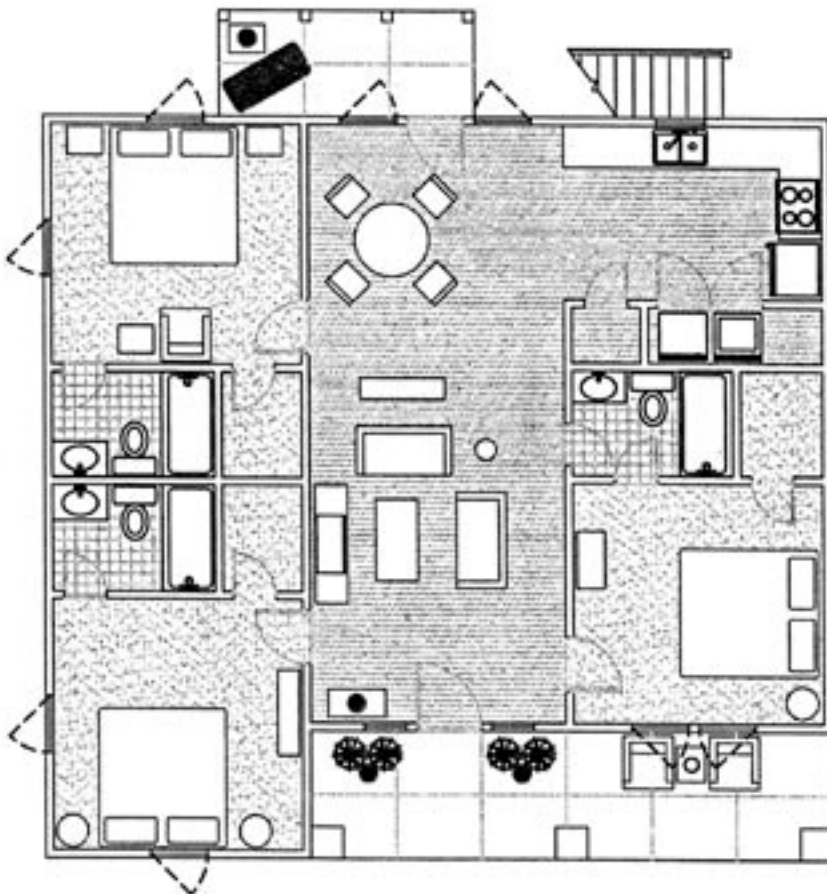

Second Floor

GEORGIA POWER

THE WOODLANDS OF ATHENS

490 Barnett Shoals Road
Athens, GA 30605
(706) 552-1550 Fax (706) 552-1438
www.woodlandsofathens.com

Poplar

Upstairs - 2 BR, 2 Bath
1151 sq. ft.

Living Room/ Dining Room 13 x 22
Bedrooms 13 x 13
Porch 5 x 11

Downstairs - 3 BR, 3 Bath
1151 sq. ft.

Living Room/ Dining Room 12 x 28.5
Right Bedroom 11.5 x 11.5
Front Bedroom 11.5 x 12
Back Bedroom 11.5 x 12
Front Porch 6 x 24
Back Porch 5 x 12

First Floor