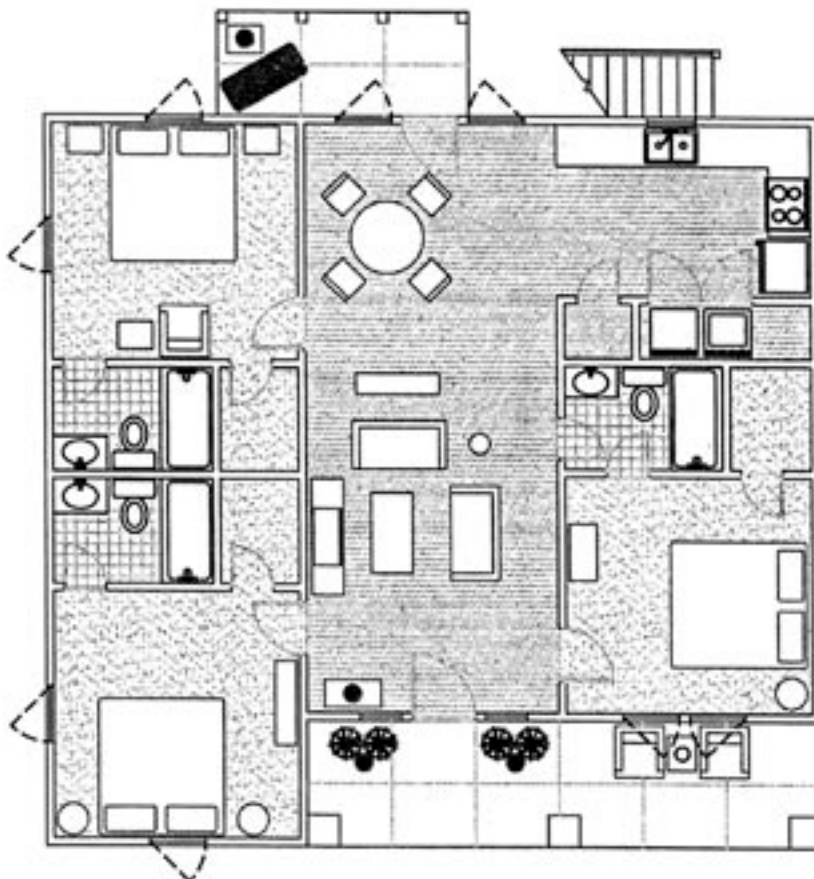

Second Floor

THE WOODLANDS OF ATHENS

490 Barnett Shoals Road
Athens, GA 30605
(706) 552-1550 Fax (706) 552-1438
www.woodlandsofathens.com

Willow

Upstairs - 2 BR, 2 Bath
1151 sq. ft.

Living Room/ Dining Room 13 x 22
Left Bedroom 12 x 12.5
Right Bedroom 13 x 13
Porch 5 x 11

Downstairs - 3 BR, 3 Bath
1151 sq. ft.

Living Room/ Dining Room 12 x 28.5
Right Bedroom 11.5 x 11.5
Front Bedroom 11.5 x 12
Back Bedroom 11.5 x 12
Front Porch 6 x 24
Back Porch 5 x 12

First Floor